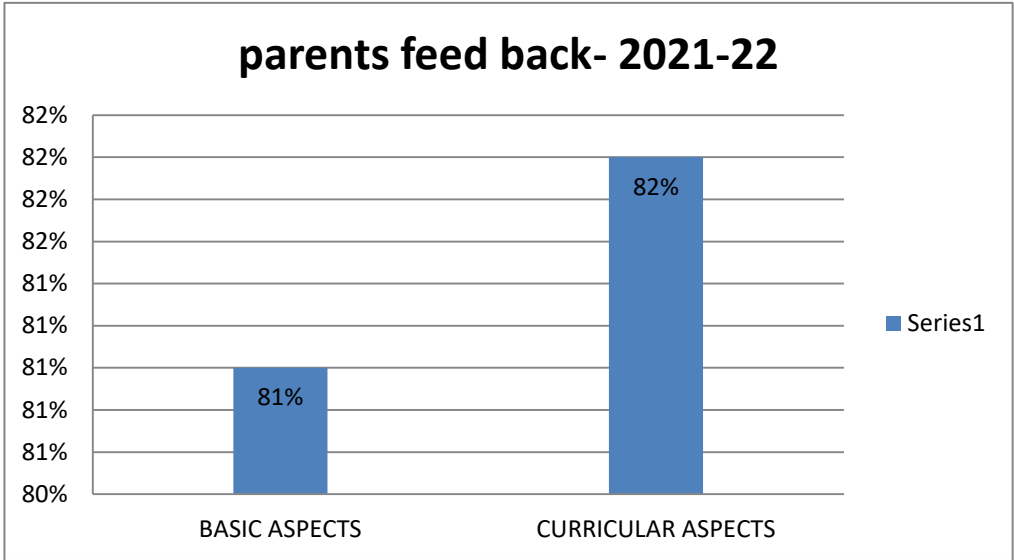

PARENTS FEEDBACK-2017-18 (Total response- 22)

BASIC ASPECTS

BASIC ASPECTS	CURRICULAR ASPECTS
81%	82%

Luit Hazarika
Principal I/C, Hatichong College

PRINCIPAL I/C
Hatichong College
Date