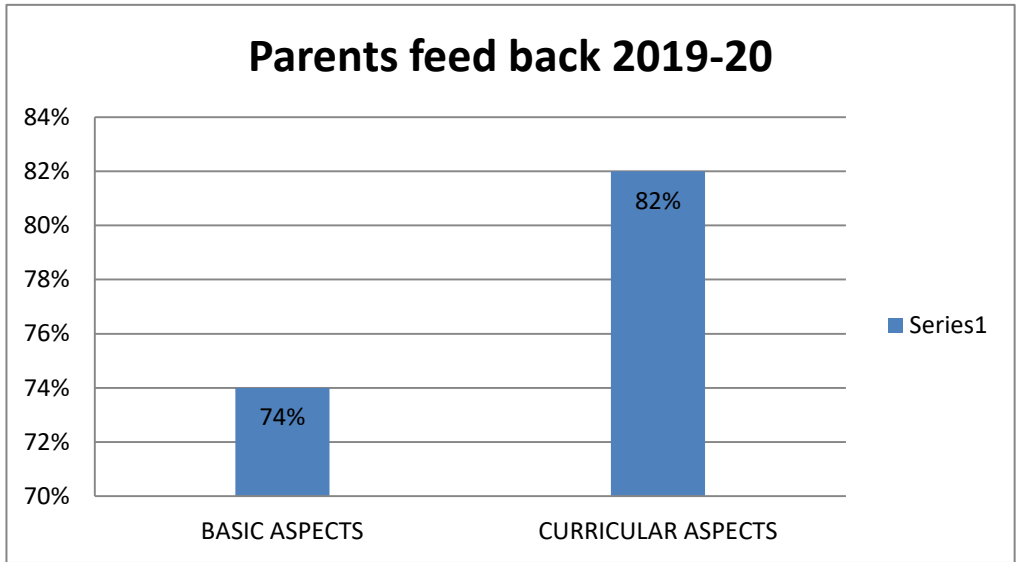

PARENTS FEEDBACK-2019-20
BASIC ASPECTS

BASIC ASPECTS	CURRICULAR ASPECTS
74%	82%

LUIT MAZARIKA
Principi I/C, Hatichong College
PRINCIPAL I/C
Hatichong College
Date