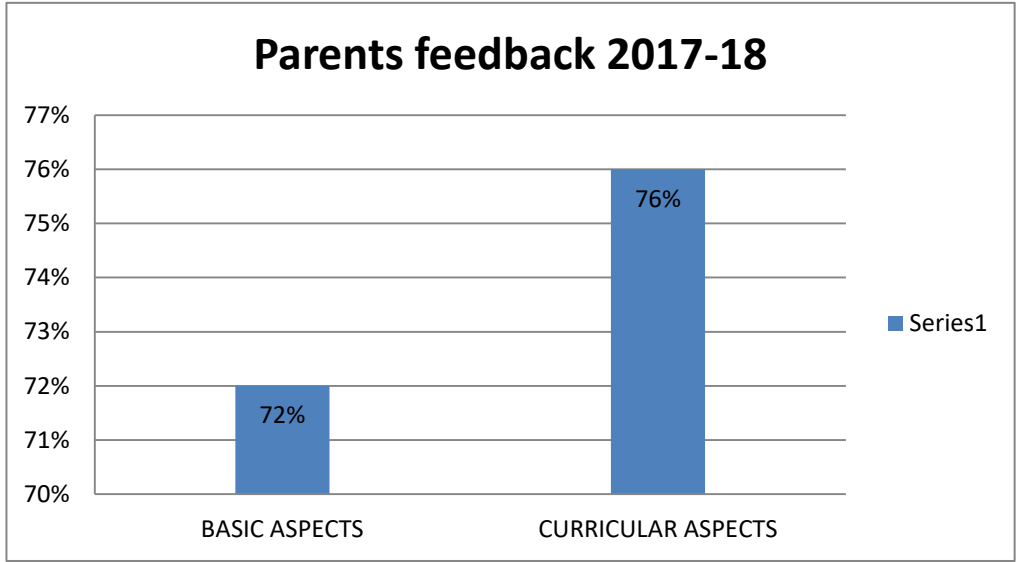

PARENTS FEEDBACK-2017-18
BASIC ASPECTS

BASIC ASPECTS	CURRICULAR ASPECTS
72%	76%

Luit Hazarika
Principal I/C, Hatichong College
PRINCIPAL I/C
Hatichong College
Date